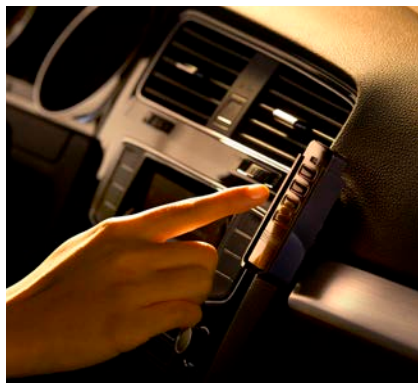

*Depending on the surroundings